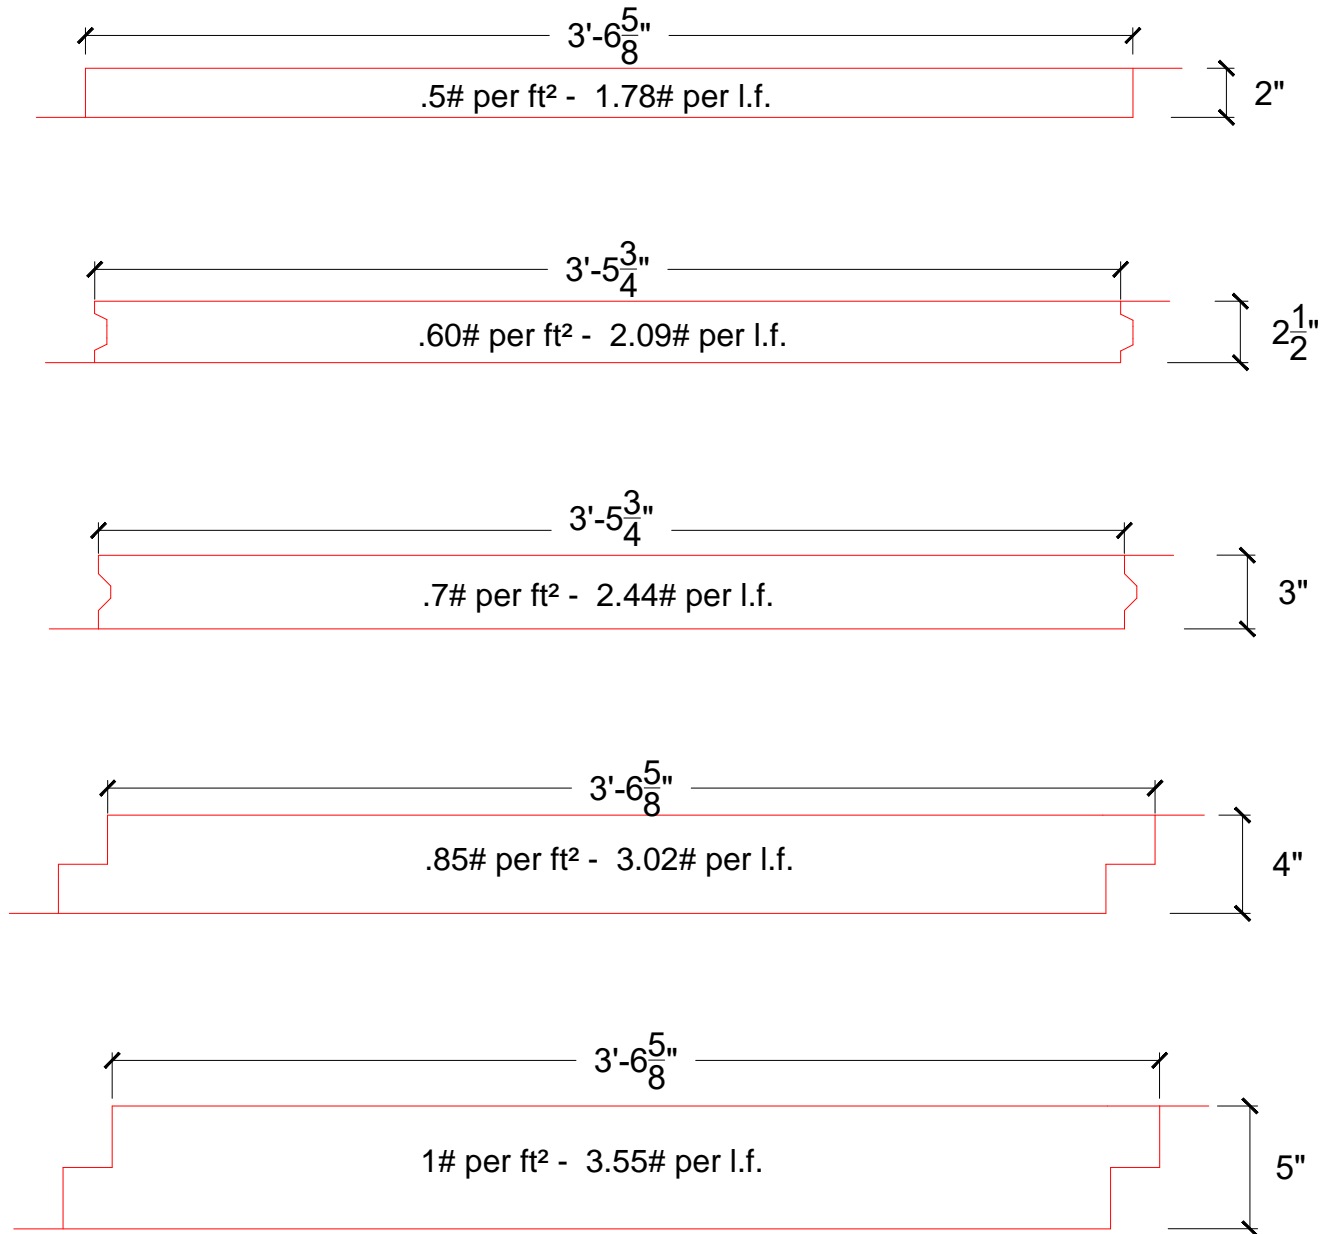

Simply Efficient

POWERHOUSE
BUILDING PRODUCTS

ISSUE:	DWN:	CHK:	ENG:	MFC:	DATE:

R-SEAL
CROSS SECTIONS

STANDARD AIR BARRIER

Simply Efficient

P.O. BOX #250
SULTAN, WA 98294

PHONE: 877-300-3794
FAX: 425-905-7272